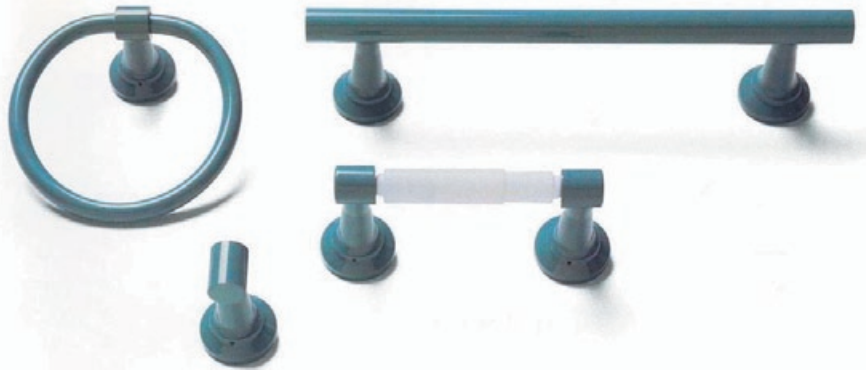

Bath Accessories

SERIES 7

Available in

12, 18 and 24 inch CTC

Overall lengths

15 1/2, 21 1/2 and 27 1/2 inches

Towel rings 7" dia.

Bath Accessories

SERIES 8

Available in

12, 18, 24 and 30 inch CTC

Overall lengths

14 1/4, 20 1/4, 26 1/4 and 32 1/4 inches

Towel Rings 7" dia.

SERIES 7 & 8
 Available in
 All Exxel Colors

5975 STRATLER